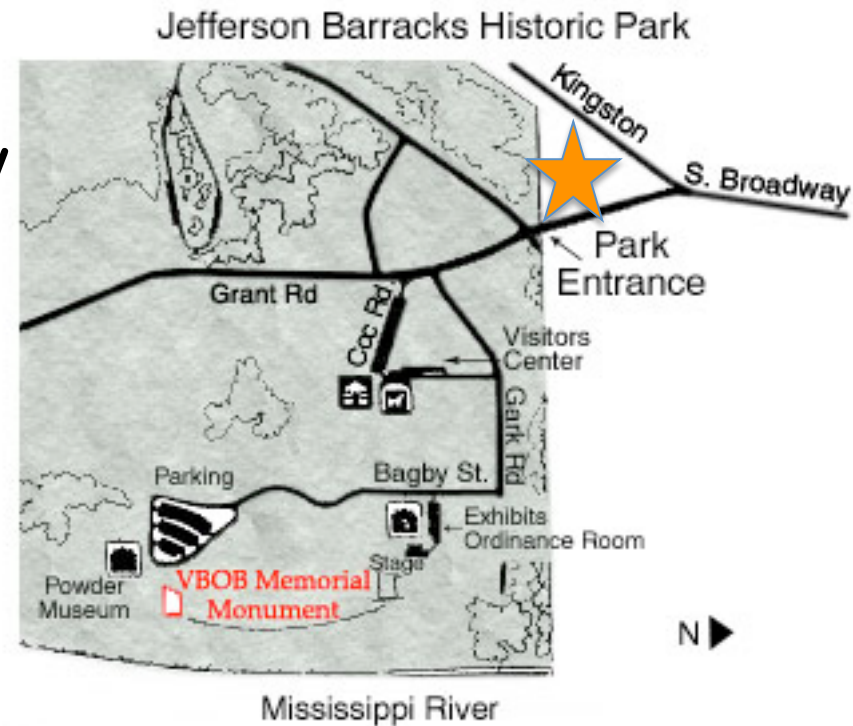

Directions to Jefferson Barracks Park

Main Entrance - where Kingston and S Broadway meet

Directions from I-255:

- North on Telegraph Rd.
- Right on Kingston to S. Broadway
- Right to the park entrance

Directions from I-55:

- South on Germania.
- Right on Alabama
- Left on River City Casino Blvd
- Right on Broadway
- Left to the park entrance

Directions to the Gold Star Pavilion